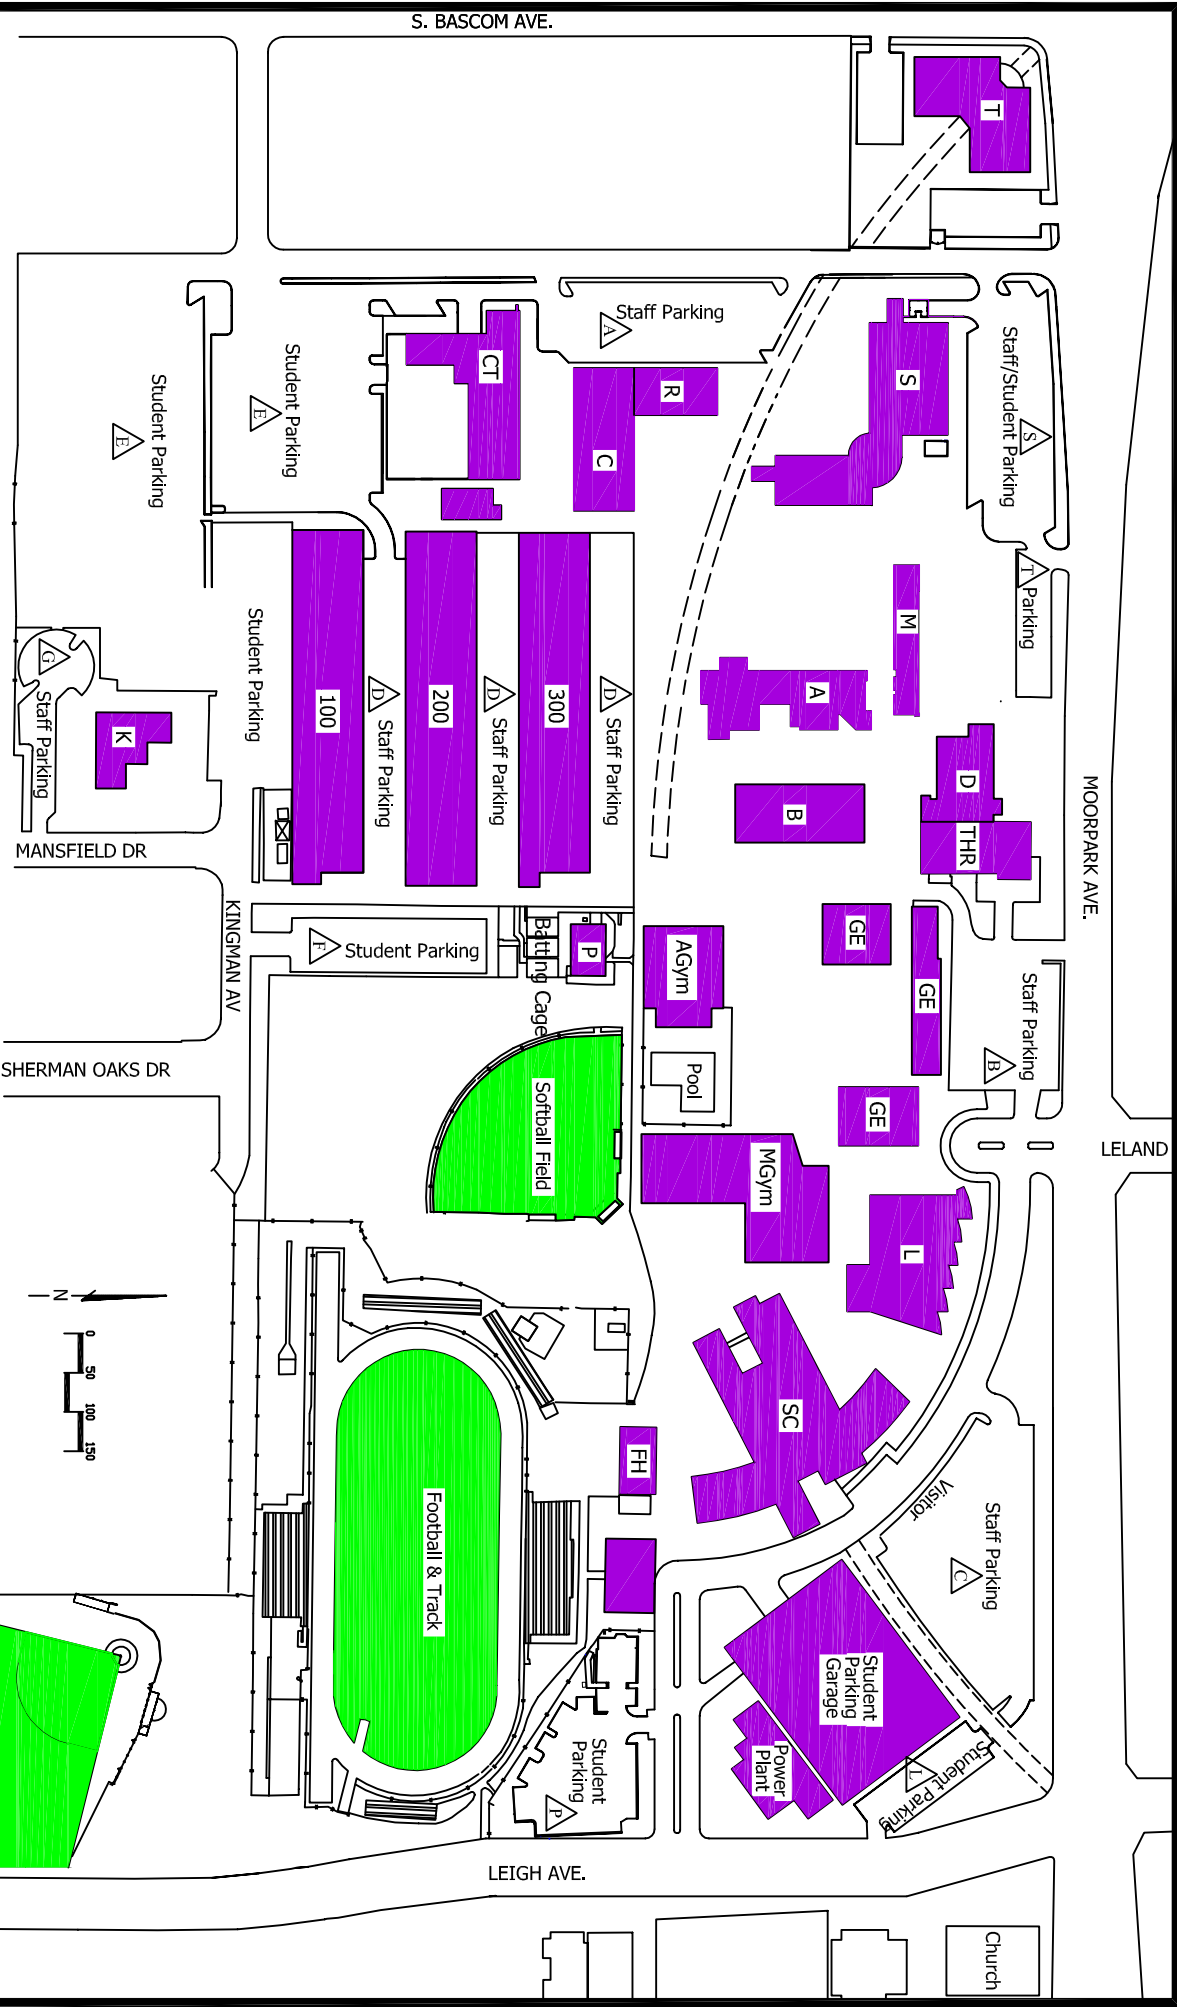

# Campus Map

- 100 Classrooms
- 200 Classrooms
- 300 Classrooms
- A Fine Arts Center
- B Business
- C Cosmetology
- Esthetician

- CT Career Technology
- D Drama
- M Multi-Disciplinary Building
- GE General Education
- AGym Auxiliary Gym
- MGym Main Gym

- K Child Development Center
- L Library/Learning Resource Center
- R Reprographics
- S Science Complex
- THR Theater

- SC Student Center
- Admission & Records
- Assessment Center
- Cafeteria
- Campus Police
- Campus Store
- Counseling
- Financial Aid
- Info Desk